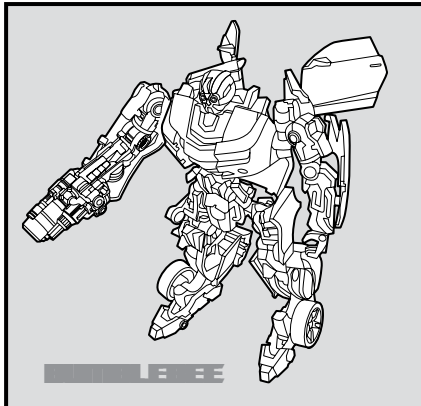

TRANSFORMERS

LEVEL: 0 1 2 3 4 5
INTERMEDIATE

NOTE: Some parts are made to detach if excessive force is applied and are designed to be reattached if separation occurs. Adult supervision may be necessary for younger children.

BUMBLEBEE™

AUTOBOT™

AGES 5+
25288/25287 Asst.

TRANSFORMERS.COM

CHANGING TO VEHICLE

VEHICLE MODE

REVERSE ORDER OF INSTRUCTIONS
TO CONVERT BACK TO ROBOT.

Retain instructions for future reference.