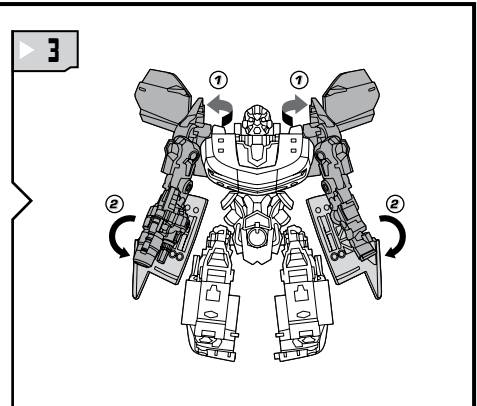

TRANSFORMERS

LEVEL: 0 1 2 3 4 5
INTERMEDIATE

NOTE: Some parts are made to detach if excessive force is applied and are designed to be reattached if separation occurs. Adult supervision may be necessary for younger children.

BUMBLEBEE™

AUTOBOT™

AGES 5+
25288/25287 Asst.

TRANSFORMERS.COM

CHANGING TO VEHICLE

VEHICLE MODE

REVERSE ORDER OF INSTRUCTIONS
TO CONVERT BACK TO ROBOT.

Retain instructions for future reference.