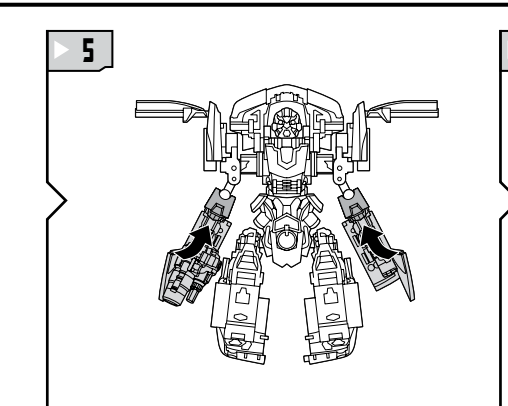

TRANSFORMERS

LEVEL: 0 1 2 3 4 5
INTERMEDIATE

NOTE: Some parts are made to detach if excessive force is applied and are designed to be reattached if separation occurs. Adult supervision may be necessary for younger children.

BUMBLEBEE™

AUTOBOT™

AGES 5+
25288/25287 Asst.

TRANSFORMERS.COM

CHANGING TO VEHICLE

VEHICLE MODE

REVERSE ORDER OF INSTRUCTIONS
TO CONVERT BACK TO ROBOT.

Retain instructions for future reference.