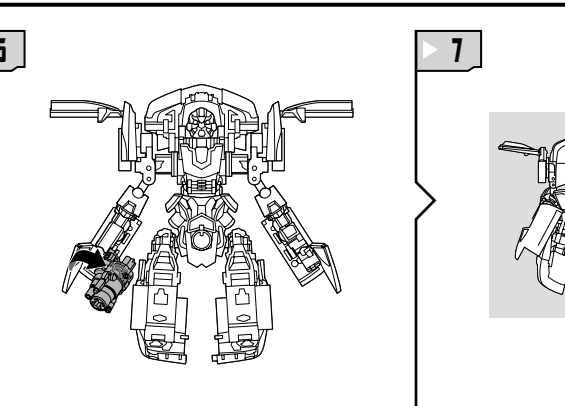

TRANSFORMERS

LEVEL: 0 1 2 3 4 5
INTERMEDIATE

NOTE: Some parts are made to detach if excessive force is applied and are designed to be reattached if separation occurs. Adult supervision may be necessary for younger children.

BUMBLEBEE™

AUTOBOT™

AGES 5+
25288/25287 Asst.

TRANSFORMERS.COM

CHANGING TO VEHICLE

VEHICLE MODE

REVERSE ORDER OF INSTRUCTIONS
TO CONVERT BACK TO ROBOT.

Retain instructions for future reference.