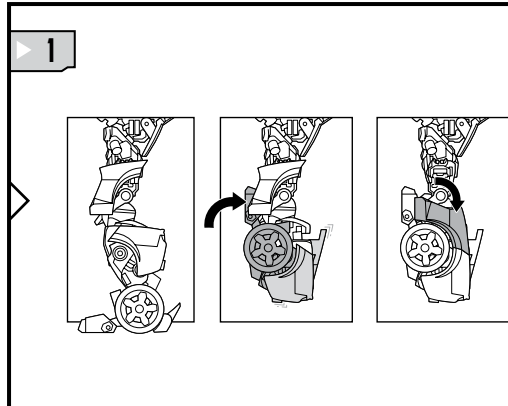

TRANSFORMERS

LEVEL: 0 1 2 3 4 5
INTERMEDIATE

NOTE: Some parts are made to detach if excessive force is applied and are designed to be reattached if separation occurs. Adult supervision may be necessary for younger children.

BUMBLEBEE™

AUTOBOT™

AGES 5+
25288/25287 Asst.

TRANSFORMERS.COM

CHANGING TO VEHICLE

VEHICLE MODE

REVERSE ORDER OF INSTRUCTIONS
TO CONVERT BACK TO ROBOT.

Retain instructions for future reference.