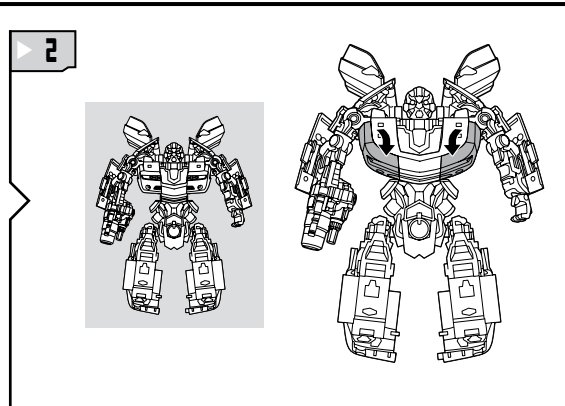

TRANSFORMERS

LEVEL: 0 1 2 3 4 5
INTERMEDIATE

NOTE: Some parts are made to detach if excessive force is applied and are designed to be reattached if separation occurs. Adult supervision may be necessary for younger children.

BUMBLEBEE™

AUTOBOT™

AGES 5+
25288/25287 Asst.

TRANSFORMERS.COM

CHANGING TO VEHICLE

VEHICLE MODE

REVERSE ORDER OF INSTRUCTIONS
TO CONVERT BACK TO ROBOT.

Retain instructions for future reference.