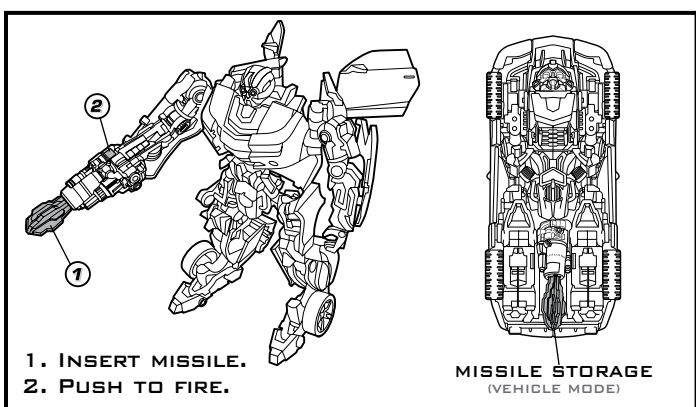

TRANSFORMERS

LEVEL: 0 1 2 3 4 5
INTERMEDIATE

NOTE: Some parts are made to detach if excessive force is applied and are designed to be reattached if separation occurs. Adult supervision may be necessary for younger children.

BUMBLEBEE™

AUTOBOT™

AGES 5+
25288/25287 Asst.

TRANSFORMERS.COM

CHANGING TO VEHICLE

VEHICLE MODE

REVERSE ORDER OF INSTRUCTIONS
TO CONVERT BACK TO ROBOT.

Retain instructions for future reference.