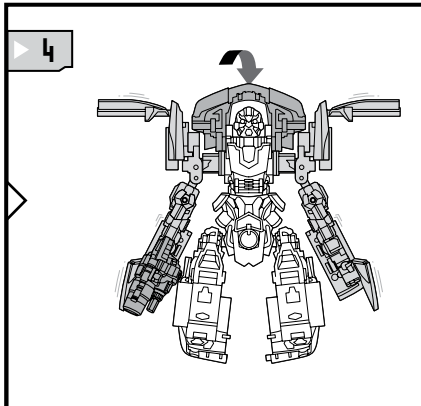

TRANSFORMERS

LEVEL: 0 1 2 3 4 5
INTERMEDIATE

NOTE: Some parts are made to detach if excessive force is applied and are designed to be reattached if separation occurs. Adult supervision may be necessary for younger children.

BUMBLEBEE™

AUTOBOT™

AGES 5+
25288/25287 Asst.

TRANSFORMERS.COM

CHANGING TO VEHICLE

VEHICLE MODE

REVERSE ORDER OF INSTRUCTIONS
TO CONVERT BACK TO ROBOT.

Retain instructions for future reference.